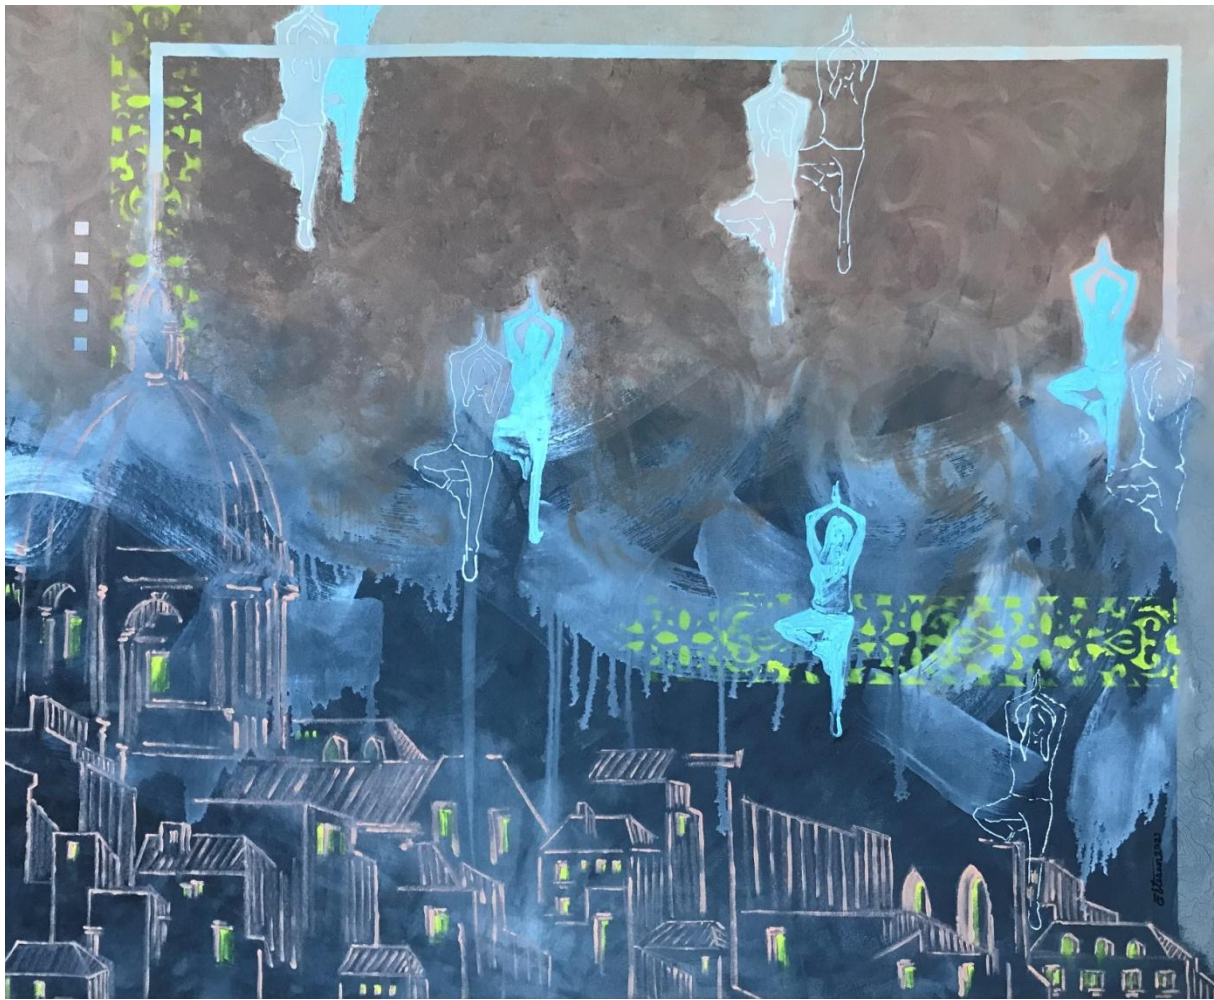

Title || men phese
Size || 50x70 cm
Material || acrylic on canvas

Title || Nature Dificit Disorder
Size || 50x70 cm
Material || acrylic on canvas

Title || Follow Your Light

Size || 90x110 cm

Material || acrylic on canvas