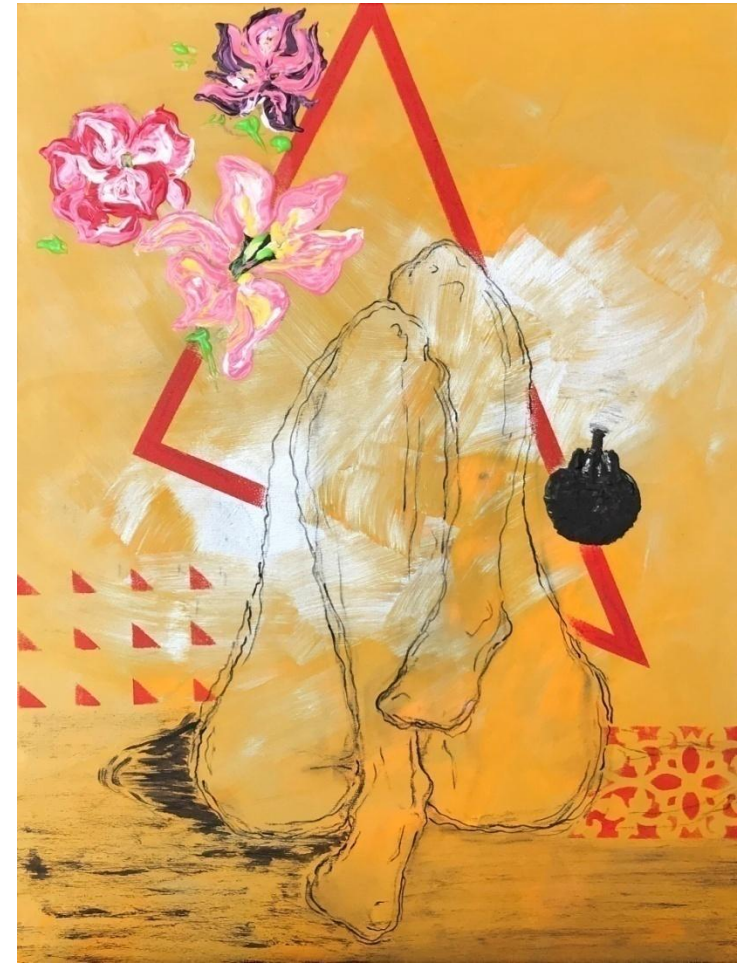

Title || jungle girl
Size || 30x30 cm
Material || Acrylic on canvas

Title || Life Square
Size || 30x30 cm
Material || Acrylic on canvas

Title || moon light
Size || 40x70 cm
Material || Acrylic on canvas

Title || intellectual
Size || 50x70 cm
Material || oil on canvas

Title || 7ata La Yater Al Dokhan
Size || 50x70 cm
Material || Acrylic on canvas

Title || la via en rose
Size || 50x70 cm
Material || acrylic on canvas

Title || Aho Dally Sar
Size || 50x70 cm
Material || acrylic on canvas

Title || men phese
Size || 50x70 cm
Material || acrylic on canvas

Title || Nature Dificit Disorder
Size || 50x70 cm
Material || acrylic on canvas